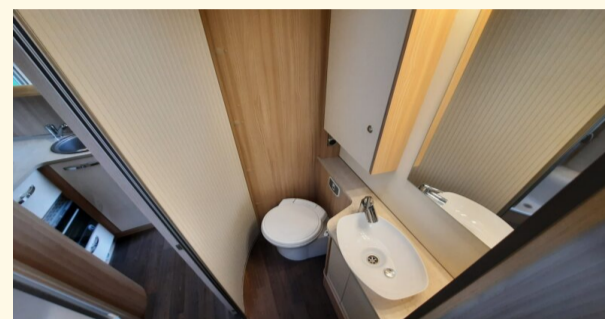

£63,995

GEAR BOX: Manual

MILEAGE: 11,000

FUEL: Diesel

BERTH: 4

WEIGHT: -

ENGINE: 2300

LENGTH: 7.39 m

COLOUR: White

- ✔ Central Locking
- ✔ Single Axle
- ✔ Blown Air Heating
- ✔ Passenger Airbag
- ✔ Oven/Grill
- ✔ Fridge Freezer
- ✔ Leisure Battery
- ✔ Immobiliser
- ✔ Reversing Camera
- ✔ Pull-out Awning/Canopy
- ✔ Leather Steering Wheel
- ✔ Twin Airbags
- ✔ Drop-down Transverse Bed
- ✔ Toilet cassette
- ✔ Power Assisted Steering
- ✔ Integrated Sat-Nav
- ✔ Alloy Wheels
- ✔ Awning Light: Awning Light
- ✔ Leather Gear Knob
- ✔ Carpets
- ✔ L Shape lounge
- ✔ TV Bracket
- ✔ Cab Air Conditioning
- ✔ Multi Media System

Contact: ☎ **0161 797 2988** ✉ **sales@emm-bee.co.uk**