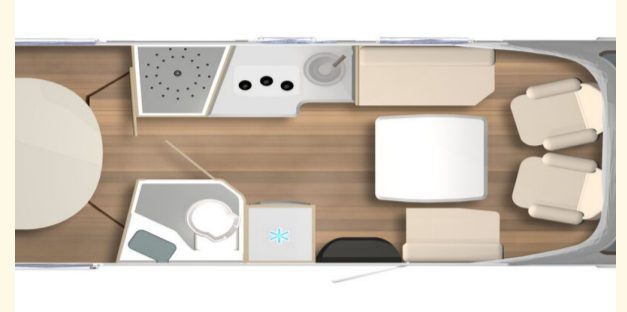

Lyseo TD 736

£100,060

GEAR BOX : Auto

MILEAGE : 0

FUEL : Diesel

BERTH : 4

WEIGHT : -

ENGINE : 2.2

LENGTH : 7.49 m

COLOUR : Lanzarote Grey