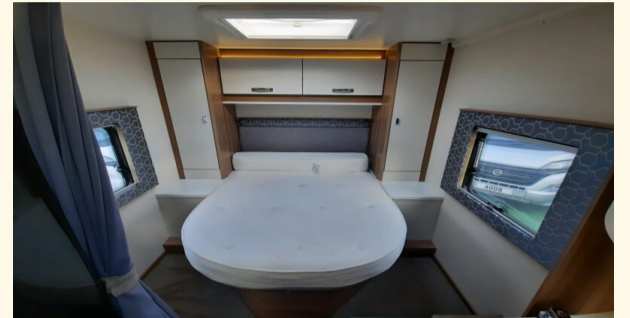

£49,995

GEAR BOX : Manual

MILEAGE : 9,300

FUEL : Diesel

BERTH : 4

WEIGHT : -

ENGINE : 2300

LENGTH : 7.41 m

COLOUR : White

- ✔ Reversing Sensors
- ✔ Pull-out Awning/Canopy
- ✔ Passenger Airbag
- ✔ Carpets
- ✔ Swivel Passengers Seat
- ✔ Island Bed
- ✔ Toilet cassette
- ✔ Cruise Control
- ✔ Electric Windows
- ✔ Power Assisted Steering
- ✔ Single Axle
- ✔ Awning Light: Awning Light
- ✔ Twin Airbags
- ✔ Oven/Grill
- ✔ Fabric Upholstery
- ✔ L Shape lounge
- ✔ Leisure Battery
- ✔ Immobiliser
- ✔ Reversing Camera
- ✔ Solar Panel
- ✔ Blown Air Heating
- ✔ Adjustable Seats
- ✔ Swivel Drivers Seat
- ✔ Integrated Washroom
- ✔ Fridge Freezer
- ✔ Cab Air Conditioning
- ✔ Electric Mirrors
- ✔ TV Bracket